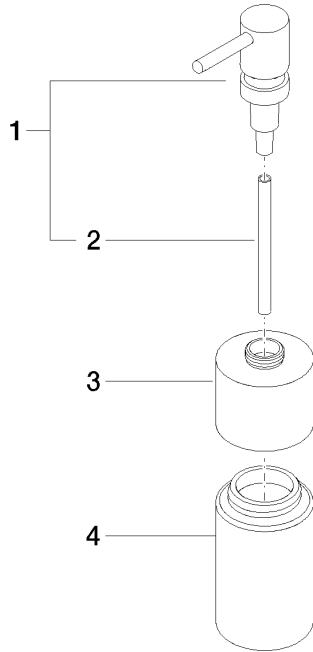

Dispenser free-standing model - Champagne (22kt Gold)

ELIO

84 435 970

- bottle made of crystal glass, matt
- width 60mm
- height 200 mm
- 250 ml bottle
- 59mm projection

Fits ELIO, ENO, MEM, META SQUARE, SYNC, TARA and TARA ULTRA

Fits: ELIO, MEM, TARA, ENO, SYNC, TARA ULTRA, META SQUARE

	Champagne (22kt Gold)	84 435 970-47
	Chrome	84 435 970-00
	Brushed Platinum	84 435 970-06
	Platinum	84 435 970-08
	Dark Chrome	84 435 970-19
	Brushed Durabronze (23kt Gold)	84 435 970-28
	Matte Black	84 435 970-33
	Brushed Champagne (22kt Gold)	84 435 970-46
	Brushed Chrome	84 435 970-93
	Brushed Dark Platinum	84 435 970-99

84 435 970

mm [inches]

84 435 970

Parts for other finishes can be found here: [Chrome](#)

Spare parts list

No.	Item Number	Name	Quantity used	Delivery time
1	90 10 10 535 00-47	dispenser	1	30
2	08 10 10 499 90	Immersion tube for lotion dispenser Ø 8 x 1 x 100 mm -	1	2
3	90 10 10 524 00-47	base	1	60
4	90 90 04 001 00 82	glass	1	2