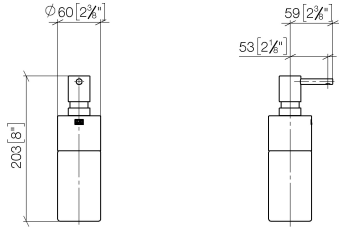

Dispenser free-standing model - Champagne (22kt Gold)

ELIO

84 435 970

- bottle made of crystal glass, matt
- width 60mm
- height 200 mm
- 250 ml bottle
- 59mm projection

Fits ELIO, ENO, MEM, META SQUARE, SYNC, TARA and TARA ULTRA

Fits: ELIO, MEM, TARA, ENO, SYNC, TARA ULTRA, META SQUARE

	Champagne (22kt Gold)	84 435 970-47
	Chrome	84 435 970-00
	Brushed Platinum	84 435 970-06
	Platinum	84 435 970-08
	Dark Chrome	84 435 970-19
	Brushed Durabronze (23kt Gold)	84 435 970-28
	Matte Black	84 435 970-33
	Brushed Champagne (22kt Gold)	84 435 970-46
	Brushed Chrome	84 435 970-93
	Brushed Dark Platinum	84 435 970-99

84 435 970

mm [inches]

84 435 970

Parts for other finishes can be found here: [Chrome](#)

Spare parts list

No.	Item Number	Name	Quantity used	Delivery time
1	90 10 10 535 00-47	dispenser	1	30
2	08 10 10 499 90	Immersion tube for lotion dispenser Ø 8 x 1 x 100 mm -	1	2
3	90 10 10 524 00-47	base	1	60
4	90 90 04 001 00 82	glass	1	2